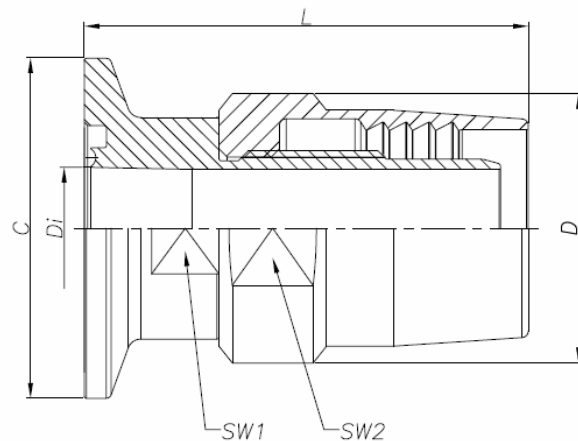

BS-OD Quick Connect Female Union / 316 Stainless Steel

Size	C mm	Di mm	L mm	D mm	SW1 mm	SW2 mm	BBS Item Key (Ident No)
DN1/4"	25.00	4.57	38.40	19.80	14.00	17.00	BBS-4S-NB.H02.H00.35.0 (742564)
DN3/8"	25.00	7.75	On Request				BBS-4S-NB.H03.H00.35.0 (On request)
DN1/2"	25.00	9.40	52.00	29.70	17.00	27.00	BBS-4S-NB.H05.H01.35.0 (742566)
DN3/4"	25.00	15.75	65.80	38.60	22.00	36.00	BBS-4S-NB.H07.H00.35.0 (742567)
DN1"	50.50	22.10	77.50	49.50	32.00	46.00	BBS-4S-NB.H10.H00.35.0 (742569)
DN1.1/2"	50.50	34.80	89.70	74.00	41.00	60.00	BBS-4S-NB.H15.H00.35.0 (742570)
DN2"	64.00	47.50	On Request				BBS-4S-NB.H20.H00.35.0 (742571)

BS-OD Quick Connect Female Union

DIN Quick Connect Female Hose Union / 316 Stainless Steel

Size	C mm	Di mm	L mm	D mm	SW1 mm	SW2 mm	BBS Item Key (Ident No)
DN04	25.00	4.00	40.70	17.80	10.00	14.00	BBS-4S-NB.P04.P00.35.0 (742574)
DN06	25.00	6.00	38.50	19.80	14.00	17.00	BBS-4S-NB.P06.P00.35.0 (742575)
DN08	25.00	8.00	39.50	22.00	17.00	20.00	BBS-4S-NB.P08.P00.35.0 (742576)
DN10	25.00	10.00	48.80	27.70	17.00	24.00	BBS-4S-NB.P10.P00.35.0 (742578)
DN15	50.50	16.00	On Request				BBS-4S-NB.P15.P00.35.0 (On request)
DN20	50.50	20.00	63.80	38.60	22.00	36.00	BBS-4S-NB.P20.P00.35.0 (742580)
DN25	50.50	26.00	On Request				BBS-4S-NB.P25.P00.35.0 (742581)
DN32	50.50	32.00	On Request				BBS-4S-NB.P32.P00.35.0 (On request)
DN40	50.50	38.00	89.70	74.00	41.00	60.00	BBS-4S-NB.P40.P00.35.0 (742582)
DN50	64.00	50.00	On Request				BBS-4S-NB.P50.P00.35.0 (742583)