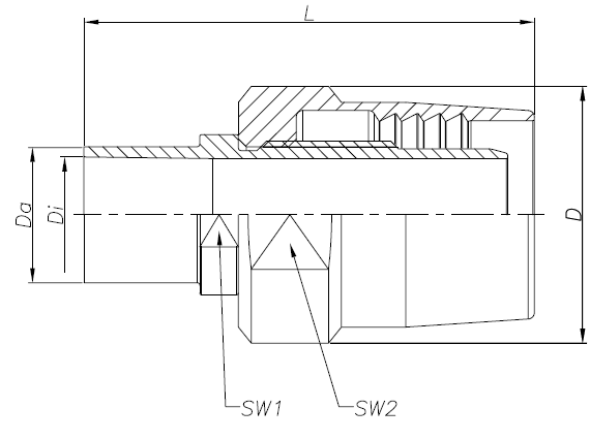

BS-OD Sterile Weld End Union / 316 Stainless Steel

Size	Da mm	Di mm	L mm	D mm	SW1 mm	SW2 mm	BBS Item Key (Ident No)
DN1/4"	6.35	4.57	42.30	22.00	22.00	17.00	BBS-4S-DA.T02.T00.35.0 (742313)
DN3/8"	9.53	7.75	54.00	27.70	14.00	24.00	BBS-4S-DA.T03.T00.35.0 (742314)
DN1/2"	12.70	9.40	64.00	29.70	32.00	27.00	BBS-4S-DA.T05.T00.35.0 (742315)
DN3/4"	19.05	15.75	78.90	38.60	22.00	36.00	BBS-4S-DA.T07.T00.35.0 (742316)
DN1"	25.40	22.10	95.00	49.50	32.00	46.00	BBS-4S-DA.T10.T00.35.0 (742317)
DN1.1/2"	38.10	34.80	100.80	96.00	41.00	60.00	BBS-4S-DA.T15.T00.35.0 (742318)
DN2"	50.80	47.50	On Request				BBS-4S-DA.T20.T00.35.0 (742319)

BS-OD Weld End Union