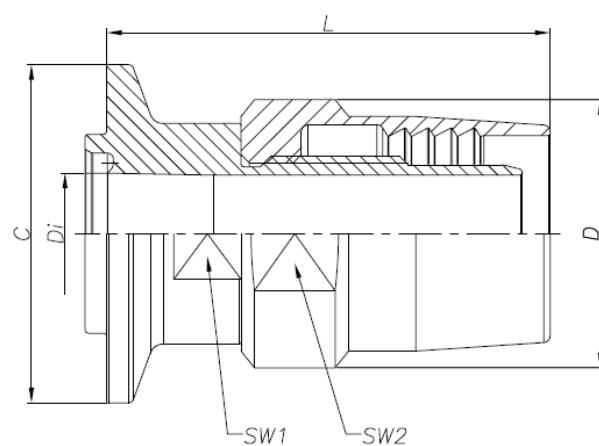

SMS Quick Connect Male Union