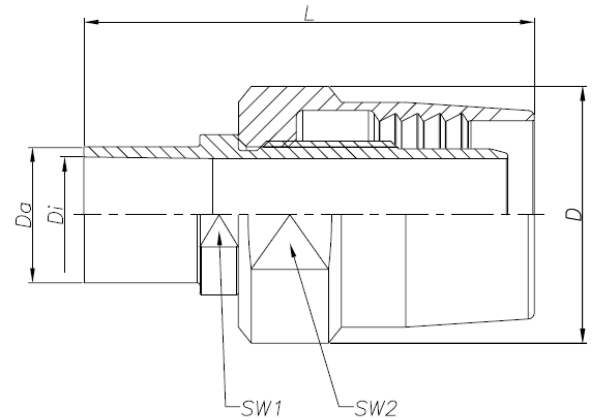

DIN Weld End Union