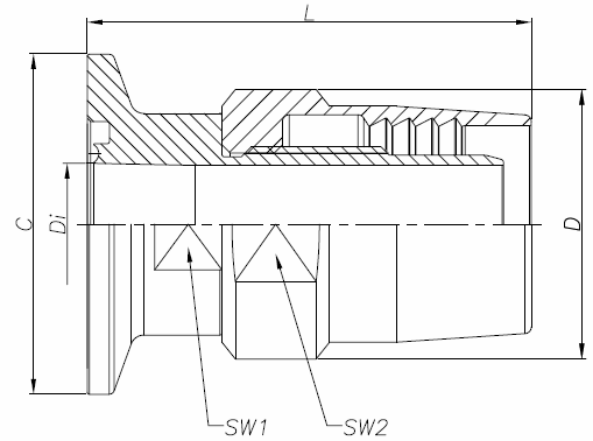

ISO Quick Connect Female Union / 316 Stainless Steel							
Size	C mm	Di mm	L mm	D mm	SW1 mm	SW2 mm	BBS Item Key (Ident No)
DN06	25.00	7.00	On Request				BBS-4S-NB.G06.G00.35.0 (On request)
DN08	25.00	10.30	48.90	27.70	17.00	24.00	BBS-4S-NB.G08.G01.35.0 (742543)
DN10	50.50	14.00	52.00	29.70	19.00	27.00	BBS-4S-NB.G10.G01.35.0 (742543)
DN15	50.50	18.10	66.00	38.60	27.00	36.00	BBS-4S-NB.G15.G00.35.0 (742551)
DN20	50.50	23.70	On Request				BBS-4S-NB.G20.G00.35.0 (742553)
DN25	50.50	29.70	97.00	57.00	41.00	55.00	BBS-4S-NB.G25.G00.35.0 (742554)
DN32	64.00	38.40	110.00	74.00	41.00	60.00	BBS-4S-NB.G32.G00.35.0 (742558)
DN40	64.00	44.30	On Request				BBS-4S-NB.G40.G01.35.0 (742561)
DN50	77.50	56.30	On Request				BBS-4S-NB.G50.G00.35.0 (742563)

ISO Quick Connect Female Union