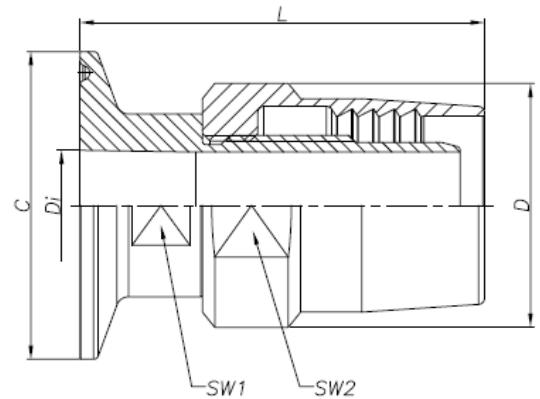

DIN Clamp

TIS BBS-4S Hose Unions Complete V00.2010 EN