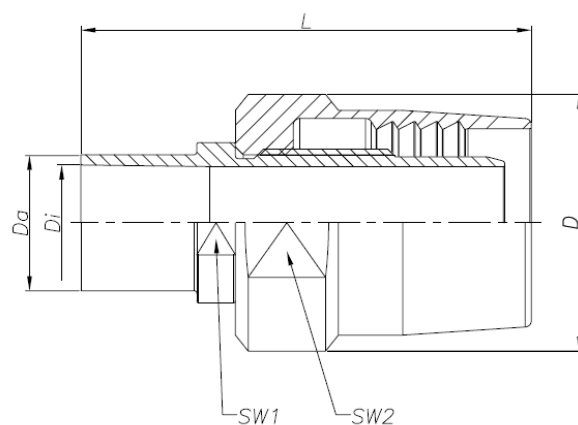

ISO Sterile Weld End Union / 316 Stainless Steel							
Size	Da mm	Di mm	L mm	D mm	SW1 mm	SW2 mm	BBS Item Key (Ident No)
DN06	10.20	7.00	On Request				BBS-4S-DA.S06.S00.35.0 (On request)
DN08	13.50	10.30	54.00	27.70	14.00	24.00	BBS-4S-DA.S08.S01.35.0 (742302)
DN10	17.20	14.00	61.50	29.70	19.00	27.00	BBS-4S-DA.S10.S01.35.0 (742304)
DN15	21.30	18.10	70.00	38.60	22.00	36.00	BBS-4S-DA.S15.S00.35.0 (742306)
DN20	26.90	23.70	84.00	49.50	32.00	46.00	BBS-4S-DA.S20.S01.35.0 (742308)
DN25	33.70	29.70	96.00	57.00	41.00	55.00	BBS-4S-DA.S25.S00.35.0 (742309)
DN32	42.40	38.40	85.60	74.00	41.00	60.00	BBS-4S-DA.S32.S00.35.0 (742310)
DN40	48.30	44.30	On Request				BBS-4S-DA.S40.S00.35.0 (742311)
DN50	60.30	56.30	On Request				BBS-4S-DA.S50.S00.35.0 (742312)

ISO Weld End Union

SMS Sterile Weld End Union / 316 Stainless Steel							
Size	Da mm	Di mm	L mm	D mm	SW1 mm	SW2 mm	BBS Item Key (Ident No)
DN04	6.00	4.00	On Request				BBS-4S-DA.I04.I00.35.0 (On request)
DN06	8.00	6.00	On Request				BBS-4S-DA.I06.I00.35.0 (On request)
DN08	10.00	8.00	On Request				BBS-4S-DA.I08.I00.35.0 (On request)
DN10	13.00	10.00	On Request				BBS-4S-DA.I10.I00.35.0 (On request)
DN15	18.00	16.00	70.00	38.60	22.00	36.00	BBS-4S-DA.I15.I00.35.0 (742280)
DN20	22.00	20.00	On Request				BBS-4S-DA.I20.I00.35.0 (On request)
DN25	25.00	22.60	70.00	38.60	22.00	36.00	BBS-4S-DA.I25.I00.35.0 (742284)
DN32	32.00	29.60	On Request				BBS-4S-DA.I32.I00.35.0 (On request)
DN40	38.00	35.60	96.00	57.00	41.00	55.00	BBS-4S-DA.I40.I00.35.0 (742286)
DN50	51.00	48.60	On Request				BBS-4S-DA.I50.I00.35.0 (742287)