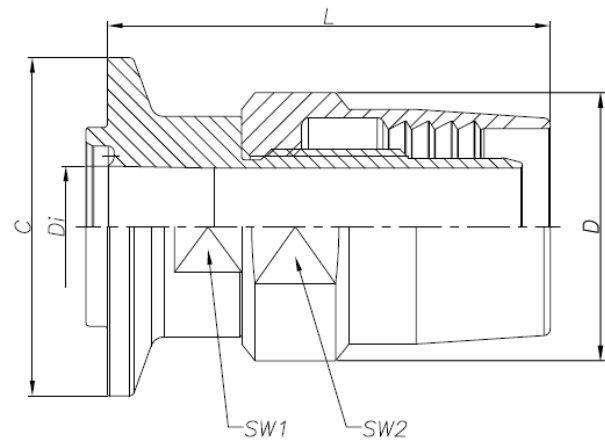

DIN Quick Connect Male Union

TIS BBS-4S Hose Unions Complete V00.2010 EN