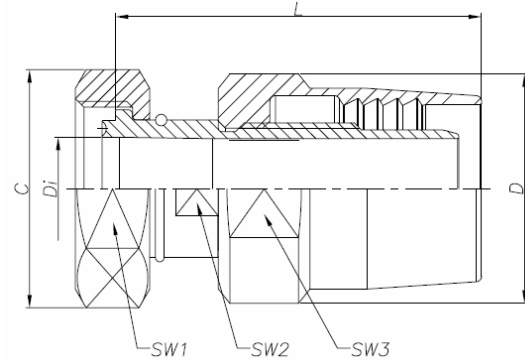

BS-OD Standard Connection Union / 316 Stainless Steel								
Size	C mm	Di mm	L mm	D mm	SW1 mm	SW2 mm	SW3 mm	BBS Item Key (Ident No)
DN 1/4"	21.90	4.57	42.30	22.00	22.00	11.00	17.00	BBS-4S-AA.T02.T00.35.0 (742092)
DN 3/8"	21.90	7.70	49.00	27.70	27.00	14.00	24.00	BBS-4S-AA.T03.T00.35.0 (742093)
DN 1/2"	24.50	9.40	52.00	29.70	32.00	19.00	27.00	BBS-4S-AA.T05.T00.35.0 (742094)
DN 3/4"	31.20	15.75	65.00	38.60	42.00	22.00	36.00	BBS-4S-AA.T07.T00.35.0 (742095)
DN 1"	36.50	22.10	79.30	49.50	42.00	28.00	46.00	BBS-4S-AA.T10.T00.35.0 (742096)
DN1.1/2"	48.30	34.80	111.00	74.00	56.00	41.00	60.00	BBS-4S-AA.T15.T00.35.0 (742097)
DN 2"	52.00	47.50	On Request				BBS-4S-AA.T20.T00.35.0 (On request)	

BS-OD Sterile Hose Union