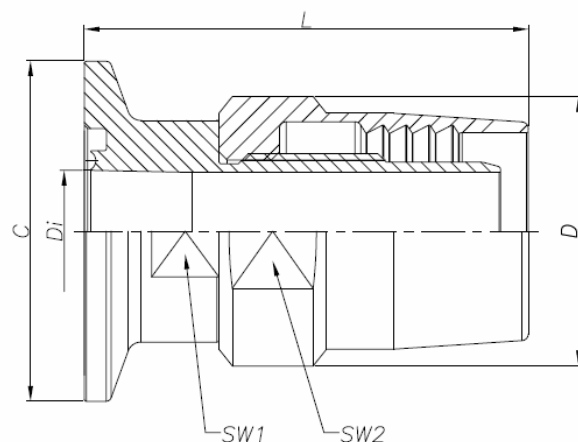

DIN Quick Connect Female Union

TIS BBS-4S Hose Unions Complete V00.2010 EN