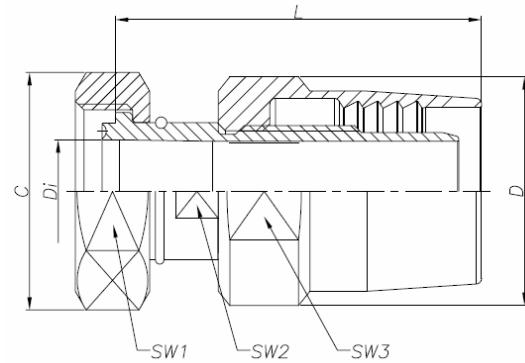

SMS Sterile Hose Union