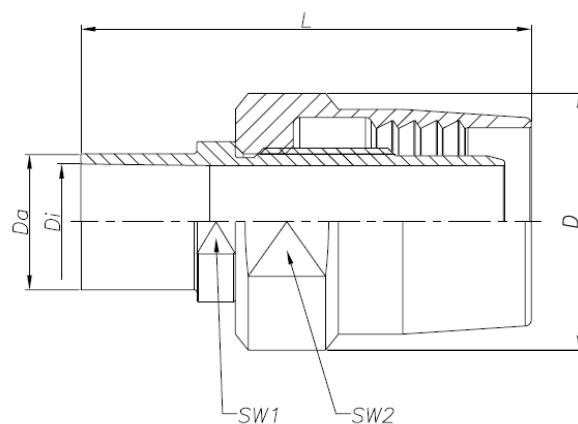

SMS Weld End Union

TIS BBS-4S Hose Unions Complete V00.2010 EN