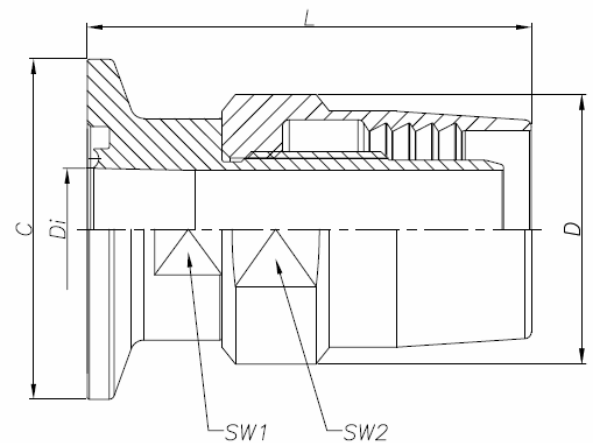

SMS Quick Connect Female Union