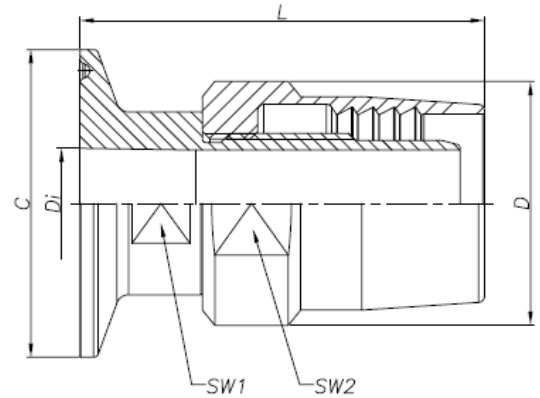

BS-OD Clamp Hose Union / 316 Stainless Steel

Size	C mm	Di mm	L mm	D mm	SW1 mm	SW2 mm	BBS Item Key (Ident No)
DN1/4"	25.00	4.57	38.50	19.80	14.00	17.00	BBS-4S-AA.H02.H00.35.0 (On Request)
DN3/8"	25.00	7.75	49.00	21.70	17.00	24.00	BBS-4S-AA.H03.H00.35.0 (741989)
DN1/2"	25.00	9.40	50.00	29.70	19.00	27.00	BBS-4S-AA.H05.H01.35.0 (741993)
DN3/4"	25.00	15.75	66.00	40.00	27.00	36.00	BBS-4S-AA.H07.H00.35.0 (741995)
DN1"	50.50	22.10	78.50	49.50	32.00	46.00	BBS-4S-AA.H10.H01.35.0 (742001)
DN1.1/2"	50.50	34.80	89.70	74.00	41.00	60.00	BBS-4S-AA.H15.H00.35.0 (742007)
DN2"	64.00	47.50	On Request				BBS-4S-AA.H20.H00.35.0 (742017)

BS-OD Clamp

DIN Clamp Hose Union / 316 Stainless Steel

Size	C mm	Di mm	L mm	D mm	SW1 mm	SW2 mm	BBS Item Key (Ident No)
DN04	25.00	4.00	36.25	17.80	10.00	14.00	BBS-4S-AC.R04.R00.35.0 (742104)
DN06	25.00	6.00	38.50	19.80	14.00	17.00	BBS-4S-AC.R06.R00.35.0 (742105)
DN08	25.00	8.00	39.50	22.00	17.00	20.00	BBS-4S-AC.R08.R00.35.0 (742106)
DN10	25.00	10.00	49.00	21.70	17.00	24.00	BBS-4S-AC.R10.R00.35.0 (742107)
DN15	25.00	16.00	On Request				BBS-4S-AC.R15.R00.35.0 (On Request)
DN20	50.50	20.00	64.00	38.60	22.00	36.00	BBS-4S-AC.R20.R00.35.0 (742109)
DN25	50.50	26.00	78.50	49.50	32.00	46.00	BBS-4S-AC.R25.R01.35.0 (742111)
DN32	50.50	32.00	On Request				BBS-4S-AC.R32.R00.35.0 (On Request)
DN40	50.50	38.00	89.70	74.00	41.00	60.00	BBS-4S-AC.R40.R00.35.0 (742112)
DN50	64.00	50.00	On Request				BBS-4S-AC.R50.R00.35.0 (742114)