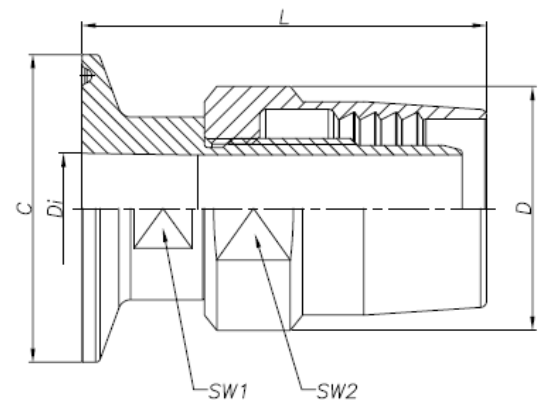

ISO Clamp Hose Union / 316 Stainless Steel							
Size	C mm	Di mm	L mm	D mm	SW1 mm	SW2 mm	BBS Item Key (Ident No)
DN06	25.00	7.00	On Request				BBS-4S-AC.S06.S00.35.0 (On Request)
DN08	25.00	10.30	49.00	21.70	17.00	24.00	BBS-04S-AC.S08.S01.35.0 (742115)
DN10	25.00	14.00	50.00	29.70	19.00	27.00	BBS-04S-AC.S10.S01.35.0 (742116)
DN15	50.50	17.50	66.00	40.00	27.00	36.00	BBS-04S-AC.S15.S00.35.0 (742119)
DN20	50.50	23.40	On Request				BBS-04S-AC.S20.S00.35.0 (On Request)
DN25	50.50	29.30	96.00	57.00	41.00	55.00	BBS-04S-AC.S25.S00.35.0 (742127)
DN32	64.00	38.40	89.70	74.00	41.00	60.00	BBS-04S-AC.S32.S00.35.0 (742133)
DN40	64.00	44.30	On Request				BBS-04S-AC.S40.S00.35.0 (742138)
DN50	77.50	56.30	On Request				BBS-4S-AC.S50.S00.35.0 (742140)

SMS Clamp Hose Union / 316 Stainless Steel							
Size	C mm	Di mm	L mm	D mm	SW1 mm	SW2 mm	BBS Item Key (Ident No)
DN04	25.00	4.00	On Request				BBS-04S-AC.I04.I00.35.0 (on request)
DN06	25.00	6.00	On Request				BBS-04S-AC.I06.I00.35.0 (on request)
DN08	25.00	8.00	On Request				BBS-04S-AC.I08.I00.35.0 (on request)
DN10	25.00	10.00	On Request				BBS-04S-AC.I10.I00.35.0 (on request)
DN15	25.00	16.00	50.00	29.70	19.00	27.00	BBS-04S-AC.I15.I00.35.0 (742102)
DN20	50.50	20.00	On Request				BBS-04S-AC.I20.I00.35.0 (on request)
DN25	50.50	22.60	On Request				BBS-04S-AC.I25.I00.35.0 (on request)
DN32	50.50	29.60	On Request				BBS-04S-AC.I32.I00.35.0 (on request)
DN40	50.50	35.60	On Request				BBS-04S-AC.I40.I00.35.0 (on request)
DN50	64.00	48.60	On Request				BBS-04S-AC.I50.I00.35.0 (on request)

SMS Clamp