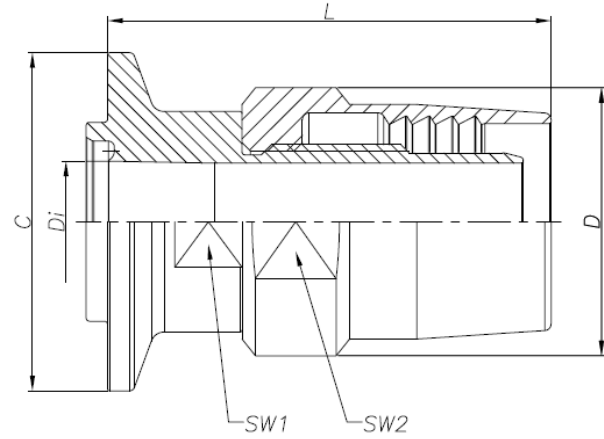

BS-OD Quick Connect Male Union / 316 Stainless Steel

Size	C mm	Di mm	L mm	D mm	SW1 mm	SW2 mm	BBS Item Key (Ident No)
DN1/4"	25.00	4.57	38.40	19.80	14.00	17.00	BBS-4S-NA.H02.H00.35.0 (731501)
DN3/8"	25.00	7.75	On Request				BBS-4S-NA.H03.H00.35.0 (On request)
DN1/2"	25.00	9.40	50.50	29.70	19.00	27.00	BBS-4S-NA.H05.H00.35.0 (731503)
DN3/4"	50.50	15.75	66.00	40.00	27.00	36.00	BBS-4S-NA.H07.H00.35.0 (731505)
DN1"	50.50	22.10	80.50	49.50	32.00	46.00	BBS-4S-NA.H10.H01.35.0 (731510)
DN1.1/2"	50.50	34.80	89.70	74.00	41.00	60.00	BBS-4S-NA.H15.H00.35.0 (731512)
DN2"	64.00	47.50	On Request				BBS-4S-NA.H20.H00.35.0 (731514)

BS-OD Quick Connect Male Union

DIN Quick Connect Male Union / 316 Stainless Steel

Size	C mm	Di mm	L mm	D mm	SW1 mm	SW2 mm	BBS Item Key (Ident No)
DN04	25.00	4.00	36.25	17.80	10.00	14.00	BBS-4S-NA.P04.P00.35.0 (731524)
DN06	25.00	6.00	38.50	19.80	14.00	17.00	BBS-4S-NA.P06.P00.35.0 (731526)
DN08	25.00	8.00	39.50	22.00	11.00	20.00	BBS-4S-NA.P08.P00.35.0 (731528)
DN10	25.00	10.00	48.80	27.70	17.00	24.00	BBS-4S-NA.P10.P01.35.0 (731534)
DN15	50.50	16.00	On Request				BBS-4S-NA.P15.P00.35.0 (On request)
DN20	50.50	20.00	63.80	38.60	22.00	36.00	BBS-4S-NA.P20.P00.35.0 (731535)
DN25	50.50	26.00	On Request				BBS-4S-NA.P25.P00.35.0 (On request)
DN32	50.50	32.00	On Request				BBS-4S-NA.P32.P00.35.0 (On request)
DN40	50.50	38.00	89.70	74.00	41.00	60.00	BBS-4S-NA.P40.P00.35.0 (731539)
DN50	64.00	50.00	On Request				BBS-4S-NA.P50.P00.35.0 (731541)