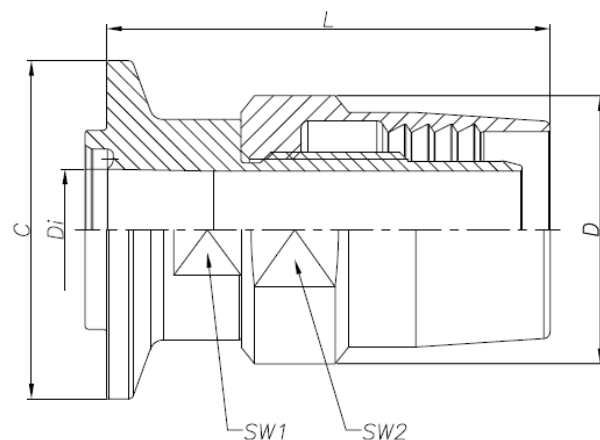

ISO Quick Connect Male Union / 316 Stainless Steel							
Size	C mm	Di mm	L mm	D mm	SW1 mm	SW2 mm	BBS Item Key (Ident No)
DN06	25.00	7.00	On Request				BBS-4S-NA.G06.G00.35.0 (On request)
DN08	25.00	10.30	On Request				BBS-4S-NA.G08.G00.35.0 (On request)
DN10	50.50	14.00	52.00	29.70	19.00	27.00	BBS-4S-NA.G10.G01.35.0 (742533)
DN15	50.50	18.10	66.00	38.60	27.00	36.00	BBS-4S-NA.G15.G00.35.0 (742536)
DN20	50.50	23.70	On Request				BBS-4S-NA.G20.G00.35.0 (On request)
DN25	50.50	29.70	On Request				BBS-4S-NA.G25.G00.35.0 (On request)
DN32	64.00	38.40	110.00	90.00	41.00	60.00	BBS-4S-NA.G32.G01.35.0 (731489)
DN40	64.00	44.30	On Request				BBS-4S-NA.G40.G00.35.0 (731495)
DN50	77.50	56.30	On Request				BBS-4S-NA.G50.G01.35.0 (On request)

ISO Quick Connect Male Union