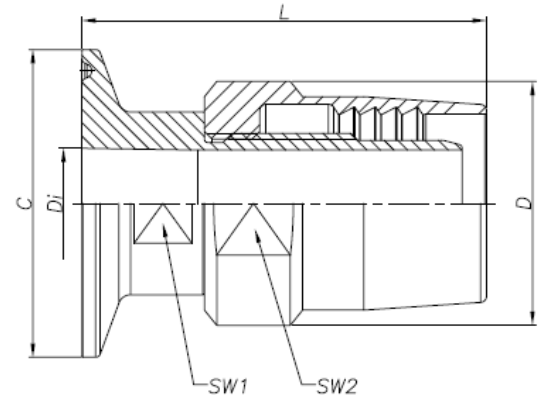

ISO Clamp Hose Union / 316 Stainless Steel							
Size	C mm	Di mm	L mm	D mm	SW1 mm	SW2 mm	BBS Item Key (Ident No)
DN06	25.00	7.00	On Request				BBS-4S-AC.S06.S00.35.0 (On Request)
DN08	25.00	10.30	49.00	21.70	17.00	24.00	BBS-04S-AC.S08.S01.35.0 (742115)
DN10	25.00	14.00	50.00	29.70	19.00	27.00	BBS-04S-AC.S10.S01.35.0 (742116)
DN15	50.50	17.50	66.00	40.00	27.00	36.00	BBS-04S-AC.S15.S00.35.0 (742119)
DN20	50.50	23.40	On Request				BBS-04S-AC.S20.S00.35.0 (On Request)
DN25	50.50	29.30	96.00	57.00	41.00	55.00	BBS-04S-AC.S25.S00.35.0 (742127)
DN32	64.00	38.40	89.70	74.00	41.00	60.00	BBS-04S-AC.S32.S00.35.0 (742133)
DN40	64.00	44.30	On Request				BBS-04S-AC.S40.S00.35.0 (742138)
DN50	77.50	56.30	On Request				BBS-4S-AC.S50.S00.35.0 (742140)

ISO Clamp